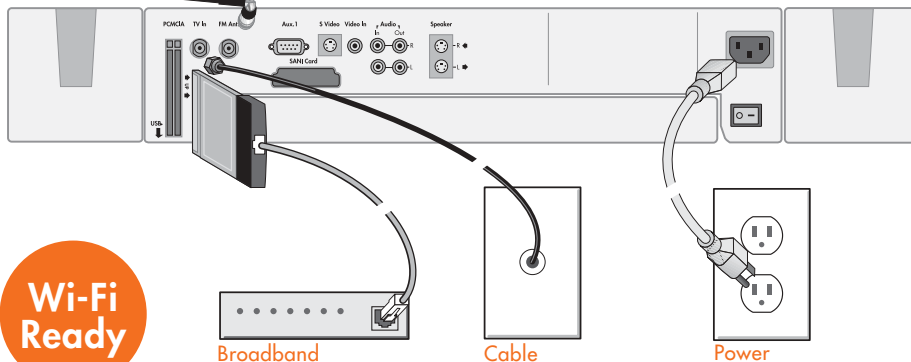

Cable

Power

FM antenna

Broadband